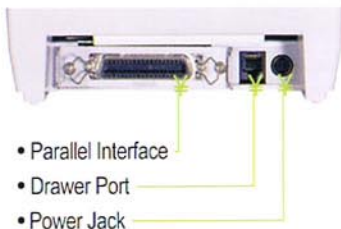

SRP-500

INKJET RECEIPT PRINTER

• Dimension

• Easy Paper Loading (Clam-shell)

• Indicator

• Back Side

- 2 Color combination : ● Black, ● Red, ● Blue, ● Green
- Higher Printing Speed (6.5 LPS at 42 columns)
- Low Total Cost of Ownership
- Perfect Compatibility: TM-U200/210, SP200, IDP3500
- Easy-to-Use
 - Easy paper loading (Clam-shell)
 - Low ink indicator
 - Paper near-end sensor
 - Easy ink replacement
- Applications
 - Restaurants
 - Kitchen
 - Specialty retail
 - Department stores
 - Convenience stores