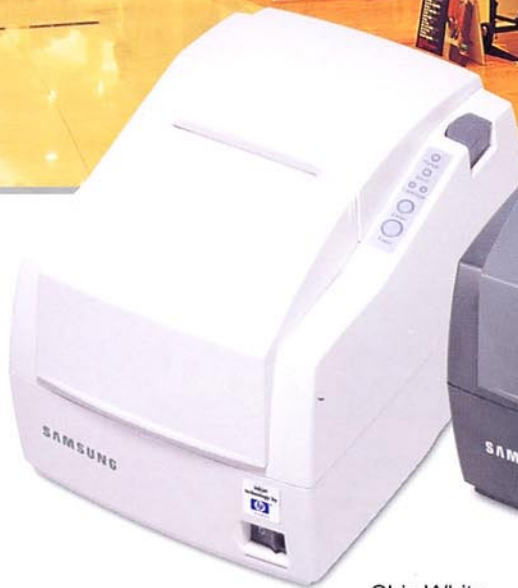

INKJET RECEIPT PRINTER

Chic White

Dark Gray

SRP-500

Inkjet Receipt Printer

The Samsung SRP-500 Inkjet Receipt Printer has all the functionality you will need. It's high speed, compact size and easy paper loading will provide efficiency and ease of use for all retailers. Stand out from the crowd and make use of up to four colors and graphic printing to add value to your customer receipts. All this and low total cost of ownership makes the SRP-500 the first choice for receipt printing.

SRP-500

INKJET RECEIPT PRINTER

• Dimension

• Easy Paper Loading (Clam-shell)

• Indicator

• Back Side

- 2 Color combination : ● Black, ● Red, ● Blue, ● Green
- Higher Printing Speed (6.5 LPS at 42 columns)
- Low Total Cost of Ownership
- Perfect Compatibility: TM-U200/210, SP200, IDP3500
- Easy-to-Use
 - Easy paper loading (Clam-shell)
 - Low ink indicator
 - Paper near-end sensor
 - Easy ink replacement
- Applications
 - Restaurants
 - Kitchen
 - Specialty retail
 - Department stores
 - Convenience stores

■ Specifications

MODEL		SRP-500
PRINT	Printing Method Printing Speed Dot Density Printing Direction Character per Line	Thermal Inkjet Max 13 LPS (at 12 column) 104 / 208 dpi Bidirection (logic-seeking) Max 42
PAPER	Paper Type Paper width Thickness Paper Roll Diameter	Plain paper 76 - 0.5 mm 0.06 ~ 0.09 mm Max. φ 83.0 mm
INK CARTRIDGE	Color Model	Black, Red, Blue, Green Hewlett Packard C6602X
RELIABILITY	MTBF	30,000 hours
FONT	Size Line Interval	12 x 12, 12 x 14 4.233 mm (Default)
CHARACTER SET		Alphanumeric character : 95 International character : 32 Extended character : 128 x 12 pages
EMULATION		TM-U200 / 210, SP200, IDP3500
DRIVER		Windows 95 / 98 / 2000 / NT, OPOS
SENSOR		Low ink indicator Paper near-end sensor No cartridge indicator Front/Rear cover open sensor
DRAWER PORT		2 port
INTERFACE		Parallel, RS-232C, USB
POWER SUPPLY (Adapter)		AC 90V ~ 264V
DIMENSIONS (W X L X H mm)		172 x 226 x 152
AUTO CUTTER (Life)		1,000,000 cuts