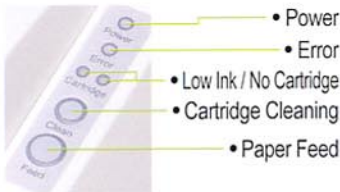

INKJET RECEIPT PRINTER

Chic White

Dark Gray

SRP-500

Inkjet Receipt Printer

The Samsung SRP-500 Inkjet Receipt Printer has all the functionality you will need. It's high speed, compact size and easy paper loading will provide efficiency and ease of use for all retailers. Stand out from the crowd and make use of up to four colors and graphic printing to add value to your customer receipts. All this and low total cost of ownership makes the SRP-500 the first choice for receipt printing.

SRP-500

INKJET RECEIPT PRINTER

• Dimension

• Easy Paper Loading (Clam-shell)

• Indicator

• Back Side

- 2 Color combination : ● Black, ● Red, ● Blue, ● Green
- Higher Printing Speed (6.5 LPS at 42 columns)
- Low Total Cost of Ownership
- Perfect Compatibility: TM-U200/210, SP200, IDP3500
- Easy-to-Use
 - Easy paper loading (Clam-shell)
 - Low ink indicator
 - Paper near-end sensor
 - Easy ink replacement
- Applications
 - Restaurants
 - Kitchen
 - Specialty retail
 - Department stores
 - Convenience stores

■ Specifications

MODEL		SRP-500
PRINT	Printing Method Printing Speed Dot Density Printing Direction Character per Line	Thermal Inkjet Max 13 LPS (at 12 column) 104 / 208 dpi Bidirection (logic-seeking) Max 42
PAPER	Paper Type Paper width Thickness Paper Roll Diameter	Plain paper 76 - 0.5 mm 0.06 ~ 0.09 mm Max. φ 83.0 mm
INK CARTRIDGE	Color Model	Black, Red, Blue, Green Hewlett Packard C6602X
RELIABILITY	MTBF	30,000 hours
FONT	Size Line Interval	12 x 12, 12 x 14 4.233 mm (Default)
CHARACTER SET		Alphanumeric character : 95 International character : 32 Extended character : 128 x 12 pages
EMULATION		TM-U200 / 210, SP200, IDP3500
DRIVER		Windows 95 / 98 / 2000 / NT, OPOS
SENSOR		Low ink indicator Paper near-end sensor No cartridge indicator Front/Rear cover open sensor
DRAWER PORT		2 port
INTERFACE		Parallel, RS-232C, USB
POWER SUPPLY (Adapter)		AC 90V ~ 264V
DIMENSIONS (W X L X H mm)		172 x 226 x 152
AUTO CUTTER (Life)		1,000,000 cuts