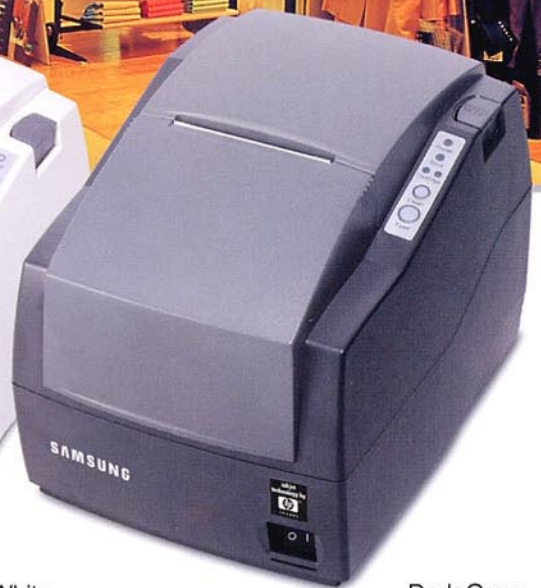

INKJET RECEIPT PRINTER

Chic White

Dark Gray

SRP-500

Inkjet Receipt Printer

The Samsung SRP-500 Inkjet Receipt Printer has all the functionality you will need. It's high speed, compact size and easy paper loading will provide efficiency and ease of use for all retailers. Stand out from the crowd and make use of up to four colors and graphic printing to add value to your customer receipts. All this and low total cost of ownership makes the SRP-500 the first choice for receipt printing.

SRP-500

INKJET RECEIPT PRINTER

• Dimension

• Easy Paper Loading (Clam-shell)

• Indicator

• Back Side

- 2 Color combination : ● Black, ● Red, ● Blue, ● Green
- Higher Printing Speed (6.5 LPS at 42 columns)
- Low Total Cost of Ownership
- Perfect Compatibility: TM-U200/210, SP200, IDP3500
- Easy-to-Use
 - Easy paper loading (Clam-shell)
 - Low ink indicator
 - Paper near-end sensor
 - Easy ink replacement
- Applications
 - Restaurants
 - Kitchen
 - Specialty retail
 - Department stores
 - Convenience stores

■ Specifications

MODEL		SRP-500
PRINT	Printing Method Printing Speed Dot Density Printing Direction Character per Line	Thermal Inkjet Max 13 LPS (at 12 column) 104 / 208 dpi Bidirection (logic-seeking) Max 42
PAPER	Paper Type Paper width Thickness Paper Roll Diameter	Plain paper 76 - 0.5 mm 0.06 ~ 0.09 mm Max. φ 83.0 mm
INK CARTRIDGE	Color Model	Black, Red, Blue, Green Hewlett Packard C6602X
RELIABILITY	MTBF	30,000 hours
FONT	Size Line Interval	12 x 12, 12 x 14 4.233 mm (Default)
CHARACTER SET		Alphanumeric character : 95 International character : 32 Extended character : 128 x 12 pages
EMULATION		TM-U200 / 210, SP200, IDP3500
DRIVER		Windows 95 / 98 / 2000 / NT, OPOS
SENSOR		Low ink indicator Paper near-end sensor No cartridge indicator Front/Rear cover open sensor
DRAWER PORT		2 port
INTERFACE		Parallel, RS-232C, USB
POWER SUPPLY (Adapter)		AC 90V ~ 264V
DIMENSIONS (W X L X H mm)		172 x 226 x 152
AUTO CUTTER (Life)		1,000,000 cuts