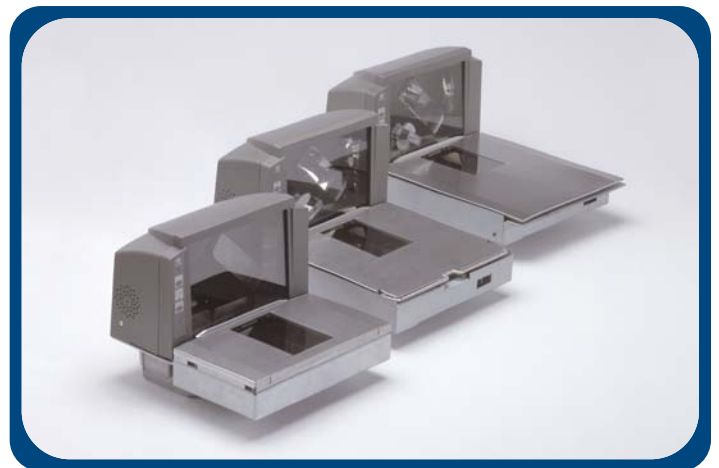

Self-monitors for System Health

The Scan Doctor, a self-diagnostic system developed by NCR, performs system health checks each time the NCR RealScan 72 goes through a power cycle and during normal operation. If a failure occurs, the Scan Doctor alerts the cashier through speech synthesis, announcing both the